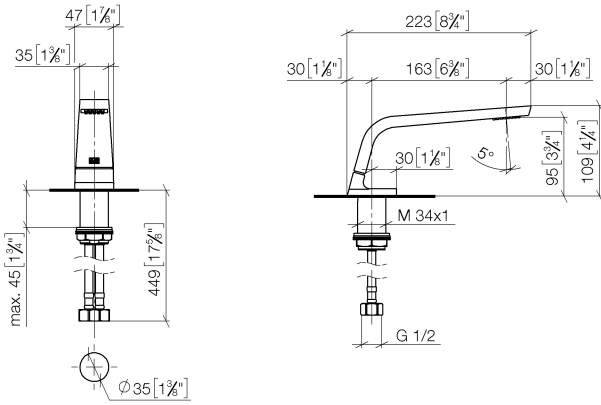

ST 010 101 4705

- 160mm projection
- fixed spout
- rectangular spray pattern with 40 individual jets
- height of mixer 108 mm
- height up to aerator 94 mm
- hole diameter valve 32 mm
- hole diameter spout 35 mm
- rosette 60 x 47 mm
- 2x screw-in M 10 x 1 pressure hose, leak-tested
- max. flow 4 l/min
- lead-free
- This product can help a building meet the requirements of Green Building Rating Systems, e.g. LEED®, BREEAM®, DGNB

## CL.1 Three-hole basin mixer without pop-up waste - Dark Chrome

---

CL.1

ST 010 101 4705

ST 010 101 4705

- 160mm projection
- fixed spout
- rectangular spray pattern with 40 individual jets
- height of mixer 108 mm
- height up to aerator 94 mm
- hole diameter 35 mm
- 2x screw-in M 10 x 1 pressure hose, leak-tested
- 1/2" connection
- max. flow 4 l/min
- lead-free
- This product can help a building meet the requirements of Green Building Rating Systems, e.g. LEED®, BREEAM®, DGNB

mm [inches]

**Flow rate chart**

**Certificates**

GDV\_0400279. IAPMO\_N-4976. IAPMO\_6397.

ST 010 101 4705

Parts for other finishes can be found here: [Chrome](#)

- hole diameter 32 mm
- rosette 60 x 47 mm
- with cold marking

ST 010 101 4705

- hole diameter 32 mm
- rosette 60 x 47 mm
- with hot marking

	Dark Chrome	20 004 706-19
	Chrome	20 004 706-00
	Brushed Platinum	20 004 706-06
	Brushed Champagne (22kt Gold)	20 004 706-46
	Champagne (22kt Gold)	20 004 706-47
	Brushed Dark Platinum	20 004 706-99