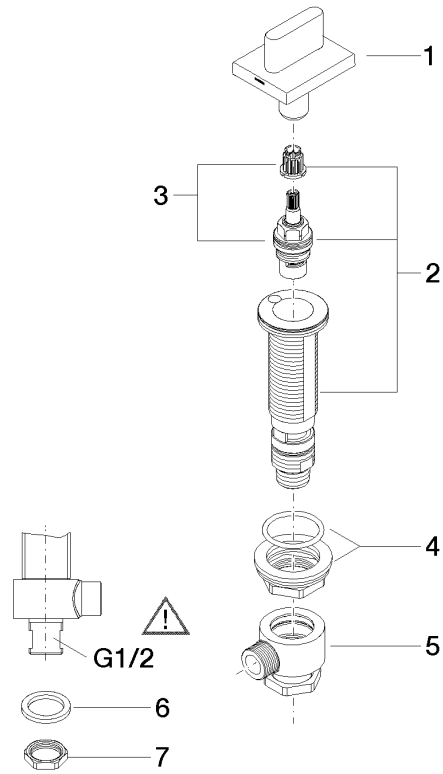

mm [inches]

**Flow rate chart**

**Certificates**

GDV\_0400279. IAPMO\_N-4976. IAPMO\_6397.

ST 010 101 4705

Parts for other finishes can be found here: [Chrome](#)

- hole diameter 32 mm
- rosette 60 x 47 mm
- with cold marking

ST 010 101 4705

- hole diameter 32 mm
- rosette 60 x 47 mm
- with hot marking

	Dark Chrome	20 004 706-19
	Chrome	20 004 706-00
	Brushed Platinum	20 004 706-06
	Brushed Champagne (22kt Gold)	20 004 706-46
	Champagne (22kt Gold)	20 004 706-47
	Brushed Dark Platinum	20 004 706-99

## CL.1 Three-hole basin mixer without pop-up waste - Dark Chrome

---

CL.1

ST 010 101 4705

ST 010 101 4705

mm [inches]

**Flow rate chart**

**Certificates**

IAPMO\_N-4976.

LGA\_28687.

IAPMO\_6397.

WRAS\_240202020.

ST 010 101 4705

Parts for other finishes can be found here: [Chrome](#)

Spare parts list

No.	Item Number	Name	Quantity used	Delivery time
1	90 20 70 051 07-19	handle ( hot )	1	20
2	04 17 11 058 52 90	side panel	1	2
3	90 90 03 152 00 90	top	1	2
4	04 23 10 032 78 90	fixing set	1	2
5	04 17 11 023 10 90	distributor	1	2
6	90 23 30 040 00-19	threaded connector	1	-
Spare part can no longer be ordered, please order the replacement item				
7	09 30 11 059 90	disc	1	2
8	09 23 10 012 90	nut	1	2