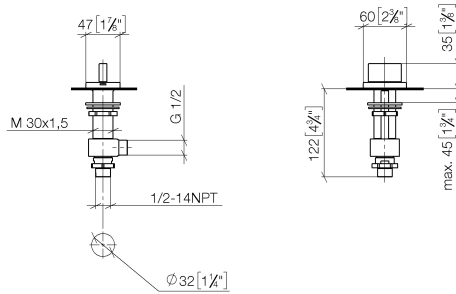

mm [inches]

**Flow rate chart**

**Certificates**

GDV\_0400279. IAPMO\_N-4976. IAPMO\_6397.

ST 010 101 4705

Parts for other finishes can be found here: [Chrome](#)

- hole diameter 32 mm
- rosette 60 x 47 mm
- with cold marking

ST 010 101 4705

- hole diameter 32 mm
- rosette 60 x 47 mm
- with hot marking

	Dark Chrome	20 004 706-19
	Chrome	20 004 706-00
	Brushed Platinum	20 004 706-06
	Brushed Champagne (22kt Gold)	20 004 706-46
	Champagne (22kt Gold)	20 004 706-47
	Brushed Dark Platinum	20 004 706-99

## CL.1 Three-hole basin mixer without pop-up waste - Dark Chrome

---

CL.1

ST 010 101 4705

ST 010 101 4705

mm [inches]

**Flow rate chart**

**Certificates**

IAPMO\_N-4976.

LGA\_28687.

IAPMO\_6397.

WRAS\_240202020.

ST 010 101 4705

Parts for other finishes can be found here: [Chrome](#)

Spare parts list

No.	Item Number	Name	Quantity used	Delivery time
1	90 20 70 051 07-19	handle ( hot )	1	20
2	04 17 11 058 52 90	side panel	1	2
3	90 90 03 152 00 90	top	1	2
4	04 23 10 032 78 90	fixing set	1	2
5	04 17 11 023 10 90	distributor	1	2
6	90 23 30 040 00-19	threaded connector	1	-
Spare part can no longer be ordered, please order the replacement item				
7	09 30 11 059 90	disc	1	2
8	09 23 10 012 90	nut	1	2