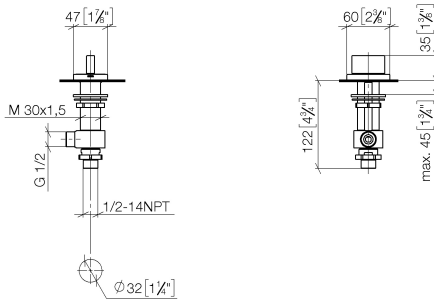

ST 010 101 4705

- 160mm projection
- fixed spout
- rectangular spray pattern with 40 individual jets
- height of mixer 108 mm
- height up to aerator 94 mm
- hole diameter valve 32 mm
- hole diameter spout 35 mm
- rosette 60 x 47 mm
- 2x screw-in M 10 x 1 pressure hose, leak-tested
- max. flow 4 l/min
- lead-free
- This product can help a building meet the requirements of Green Building Rating Systems, e.g. LEED®, BREEAM®, DGNB

mm [inches]

**Flow rate chart**

**Certificates**

GDV\_0400279. IAPMO\_N-4976. IAPMO\_6397.

ST 010 101 4705

Parts for other finishes can be found here: [Chrome](#)

- hole diameter 32 mm
- rosette 60 x 47 mm
- with cold marking

## CL.1 Three-hole basin mixer without pop-up waste - Dark Chrome

---

CL.1

ST 010 101 4705

ST 010 101 4705

mm [inches]

**Flow rate chart**

**Certificates**

ST 010 101 4705

- hole diameter 32 mm
- rosette 60 x 47 mm
- with hot marking

	Dark Chrome	20 004 706-19
	Chrome	20 004 706-00
	Brushed Platinum	20 004 706-06
	Brushed Champagne (22kt Gold)	20 004 706-46
	Champagne (22kt Gold)	20 004 706-47
	Brushed Dark Platinum	20 004 706-99