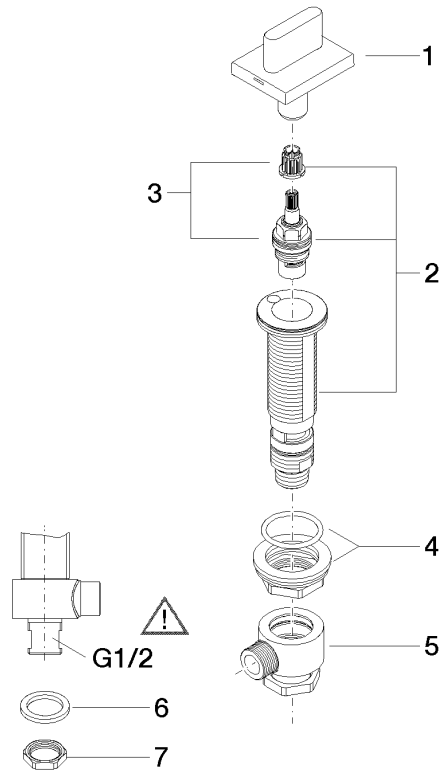

ST 010 101 4705

- 160mm projection
- fixed spout
- rectangular spray pattern with 40 individual jets
- height of mixer 108 mm
- height up to aerator 94 mm
- hole diameter valve 32 mm
- hole diameter spout 35 mm
- rosette 60 x 47 mm
- 2x screw-in M 10 x 1 pressure hose, leak-tested
- max. flow 4 l/min
- lead-free
- This product can help a building meet the requirements of Green Building Rating Systems, e.g. LEED®, BREEAM®, DGNB

mm [inches]

**Flow rate chart**

**Certificates**

GDV\_0400279. IAPMO\_N-4976. IAPMO\_6397.

ST 010 101 4705

Parts for other finishes can be found here: [Chrome](#)

- hole diameter 32 mm
- rosette 60 x 47 mm
- with cold marking

IAPMO\_N-4976.

LGA\_28687.

IAPMO\_6397.

WRAS\_240202020.

ST 010 101 4705

Parts for other finishes can be found here: [Chrome](#)

**Spare parts list**

No.	Item Number	Name	Quantity used	Delivery time
1	90 20 70 051 06-19	handle ( cold )	1	20
2	04 17 11 058 53 90	side panel	1	2
3	90 90 03 153 00 90	top	1	2
4	04 23 10 032 78 90	fixing set	1	2
5	04 17 11 023 10 90	distributor	1	2
6	90 23 30 040 00-19	threaded connector	1	-
Spare part can no longer be ordered, please order the replacement item				
7	09 30 11 059 90	disc	1	2
8	09 23 10 012 90	nut	1	2

ST 010 101 4705

- hole diameter 32 mm
- rosette 60 x 47 mm
- with hot marking

	Dark Chrome	20 004 706-19
	Chrome	20 004 706-00
	Brushed Platinum	20 004 706-06
	Brushed Champagne (22kt Gold)	20 004 706-46
	Champagne (22kt Gold)	20 004 706-47
	Brushed Dark Platinum	20 004 706-99