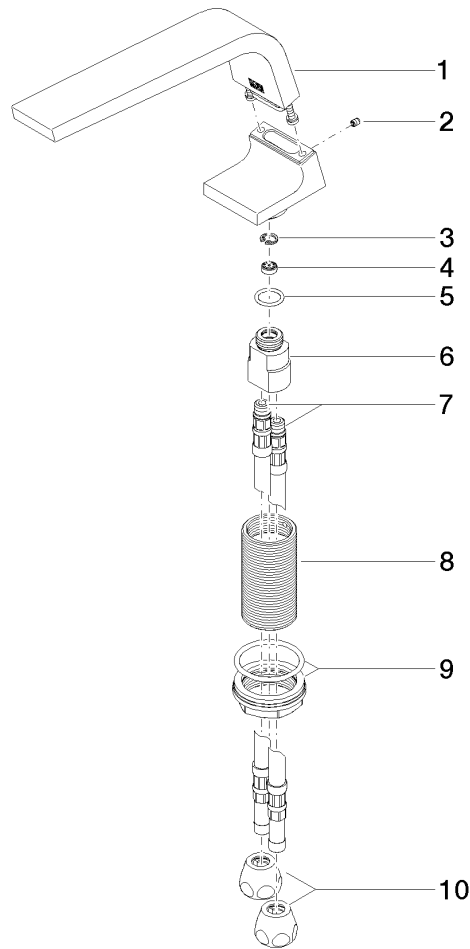

ST 010 101 4705

- 160mm projection
- fixed spout
- rectangular spray pattern with 40 individual jets
- height of mixer 108 mm
- height up to aerator 94 mm
- hole diameter valve 32 mm
- hole diameter spout 35 mm
- rosette 60 x 47 mm
- 2x screw-in M 10 x 1 pressure hose, leak-tested
- max. flow 4 l/min
- lead-free
- This product can help a building meet the requirements of Green Building Rating Systems, e.g. LEED®, BREEAM®, DGNB

## CL.1 Three-hole basin mixer without pop-up waste - Dark Chrome

---

CL.1

ST 010 101 4705

ST 010 101 4705

- 160mm projection
- fixed spout
- rectangular spray pattern with 40 individual jets
- height of mixer 108 mm
- height up to aerator 94 mm
- hole diameter 35 mm
- 2x screw-in M 10 x 1 pressure hose, leak-tested
- 1/2" connection
- max. flow 4 l/min
- lead-free
- This product can help a building meet the requirements of Green Building Rating Systems, e.g. LEED®, BREEAM®, DGNB

mm [inches]

**Flow rate chart**

**Certificates**

GDV\_0400279. IAPMO\_N-4976. IAPMO\_6397.

ST 010 101 4705

Parts for other finishes can be found here: [Chrome](#)

- hole diameter 32 mm
- rosette 60 x 47 mm
- with cold marking

ST 010 101 4705

- hole diameter 32 mm
- rosette 60 x 47 mm
- with hot marking

	Dark Chrome	20 004 706-19
	Chrome	20 004 706-00
	Brushed Platinum	20 004 706-06
	Brushed Champagne (22kt Gold)	20 004 706-46
	Champagne (22kt Gold)	20 004 706-47
	Brushed Dark Platinum	20 004 706-99